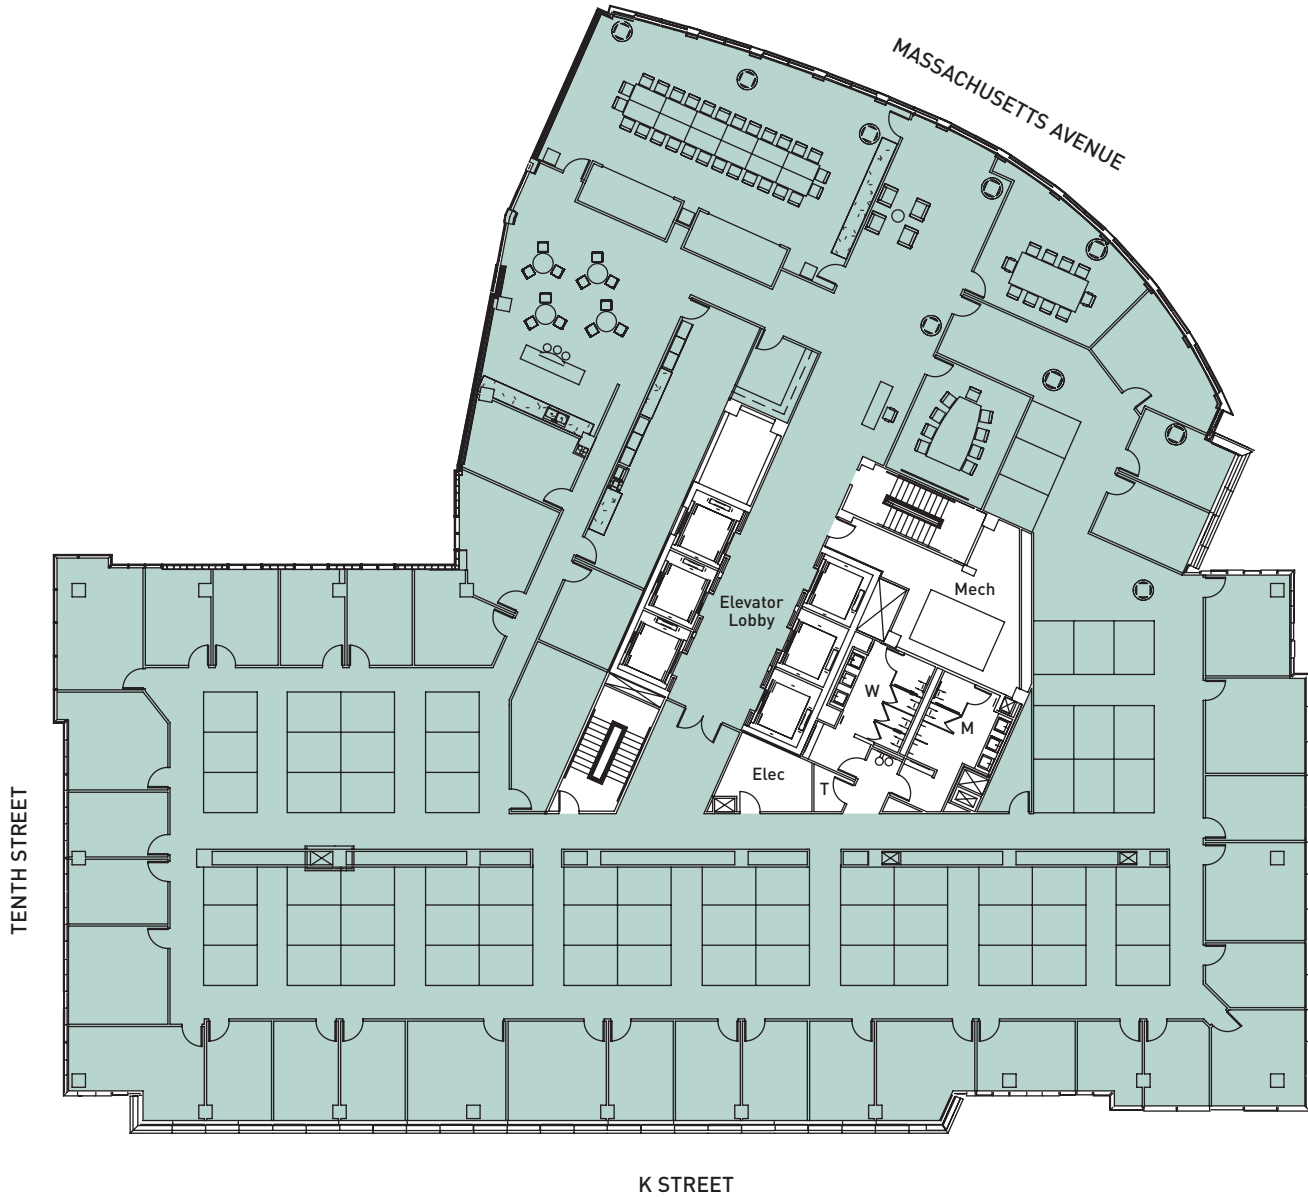

# 901k

Single Tenant Layout  
22,760 RSF

Developed by

**CARR**  
PROPERTIES

Leasing by

 **JONES LANG  
LASALLE**

202.719.5000